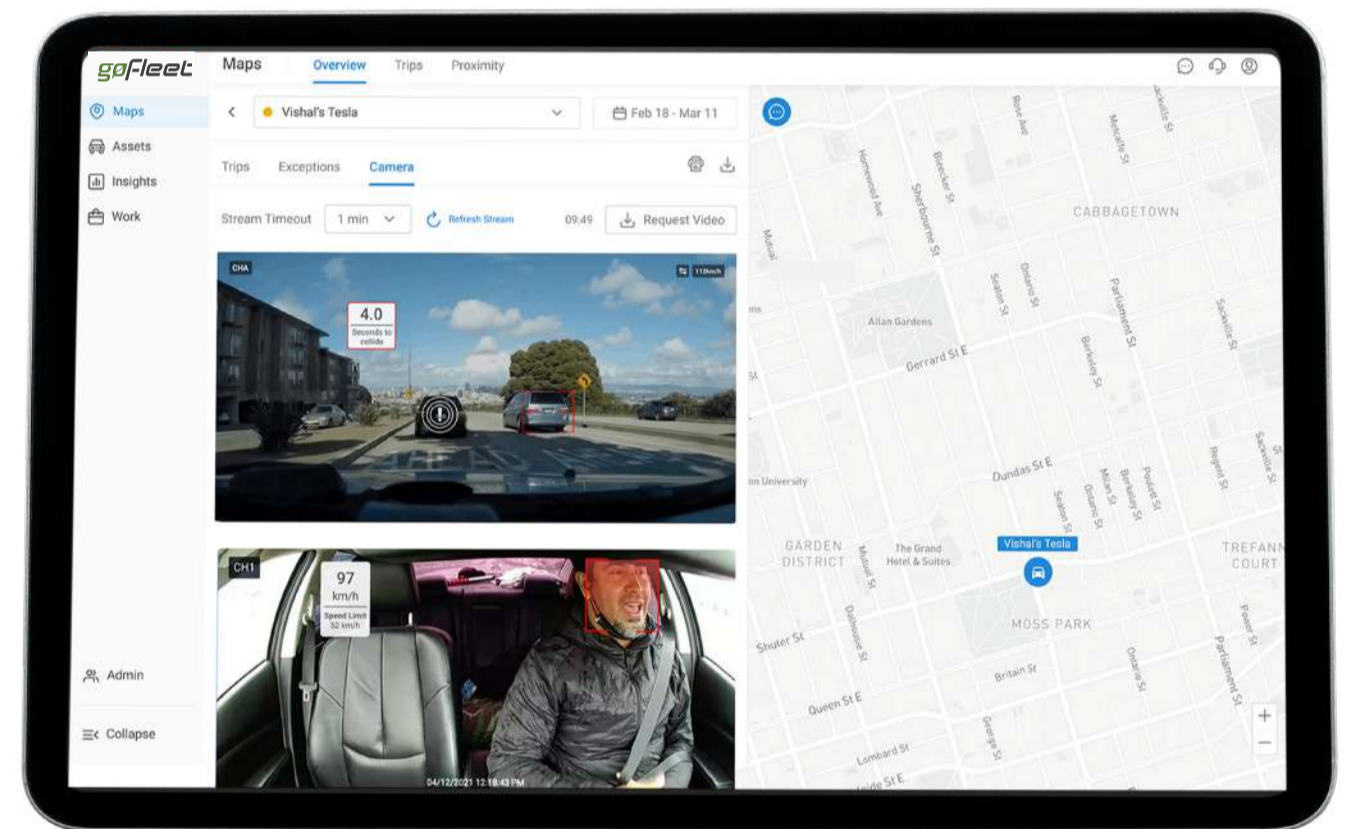

### Intelligent and Powered Dash Camera Series

ZenduCAM dash camera has assisted us in reducing driving incidents by **20%**. With ZenduCAM's driver scorecard and incentive programmes, we have noticed a decrease in driving incidents as well as an increase in drivers' general conduct.

Burnbrae Farms

Seat Belt Detection

Track driver behavior to **make driving safer** and much more

ZenduCAM from Gofleet is our best-in-class Intelligent Cloud-Based Dash Camera Solution that collects and analyses data from connected fleets using the power of AI and advanced driver-assistance systems (ADAS) technologies. The scalable platform allows fleet managers to maintain complete control over their resources by offering detailed insights on fleet location, driver behavior, engine diagnostics, and fleet activity.

ZenduCAM's Dash Cameras are powered by an industry-leading AI processor and advanced ADAS and DSC algorithms, that helps fleet managers reduce accidents, detect unsafe driving, and provide real-time feedback and coaching with unrivaled accuracy and speed.