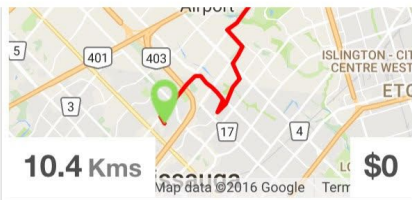

- 4910 Yorkshire Avenue , Mississauga 0m
- 385 Eglinton Avenue West Etobicoke , Mississauga 7days 4hr

Notes

Business Personal

Business Mileage Logging