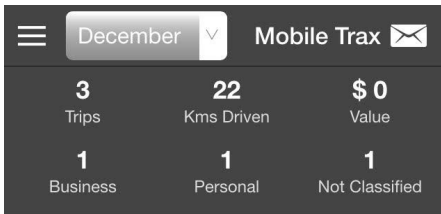

- 4910 Yorkshire Avenue , Mississauga 0m
- 385 Eglinton Avenue West Etobicoke , Mississauga 7days 4hr

Notes

Business Personal

Business Mileage Logging