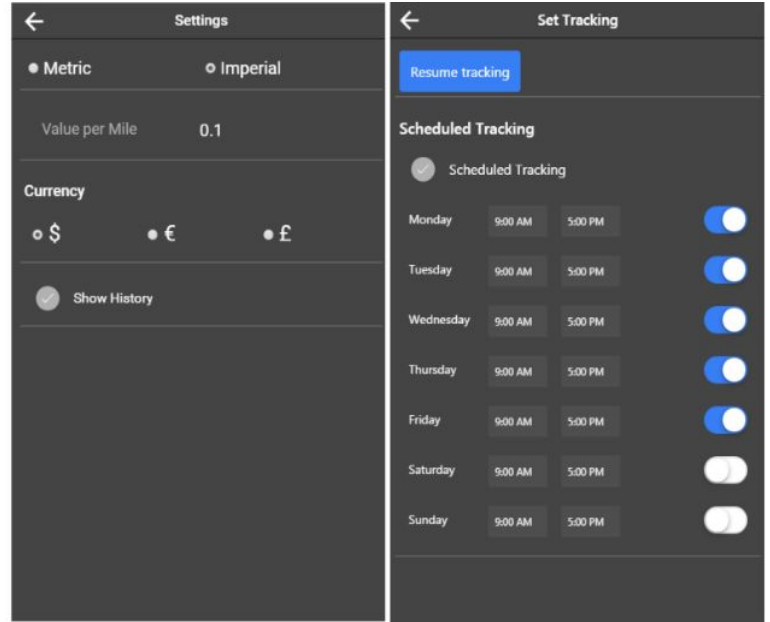

Mobile Trax | Driver Tracking

Easily Track Your Drivers From Their Existing Smartphones | Increase Productivity

Schedule Setup

Mobile workers have the ability to set schedules for both mileage and GPS tracking.

Mileage Logging

Workers can log trips as either Business or Personal for tax and business mileage purposes.

Support Tickets

Simply type in your questions and feedback and tap Send. Messages will be received by GoFleet's Support Team.

- 4910 Yorkshire Avenue , Mississauga 0m
- 385 Eglinton Avenue West Etobicoke , Mississauga 7days 4hr

Notes

Business Personal

Business Mileage Logging