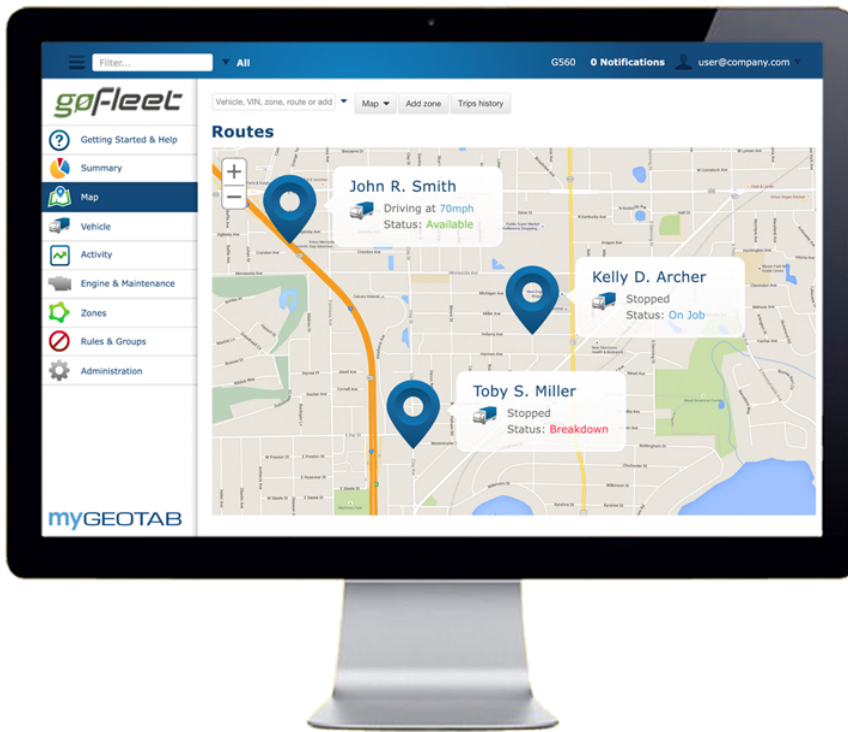

Mobile Trax | Driver Tracking

Easily Track Your Drivers From Their Existing Smartphones | Increase Productivity

Mobile Trax makes vehicle tracking easier and more affordable. Track your fleet and mobile workforce through their existing smartphones without having to purchase expensive telematics devices. Know where your drivers are 24/7, increase productivity, safety, and revenue. Simply install the mobile application for iOS or Android on your drivers' phones and start tracking!

Mobile GPS Vehicle Tracking

Track your vehicle's location and speed in real-time anytime, anywhere.

Track From Anywhere, Anytime

Easily access your dashboard from your smartphone, tablet, or computer, to easily access all your fleets important information.

Instant Notifications

Get notified in real-time via email or text once a driver has entered a certain zone or completed a delivery.

Android / iOS Solution

No need for expensive hardware or complicated installation. Start tracking drivers immediately through their existing smartphones.

Live Map View

View all your vehicles on the map in real-time – in case of an emergency send the closest driver to the emergency location.

Scalable To Your Needs

No matter the size of your fleet, whether it's 1 to 2000, our solution can fit your needs.