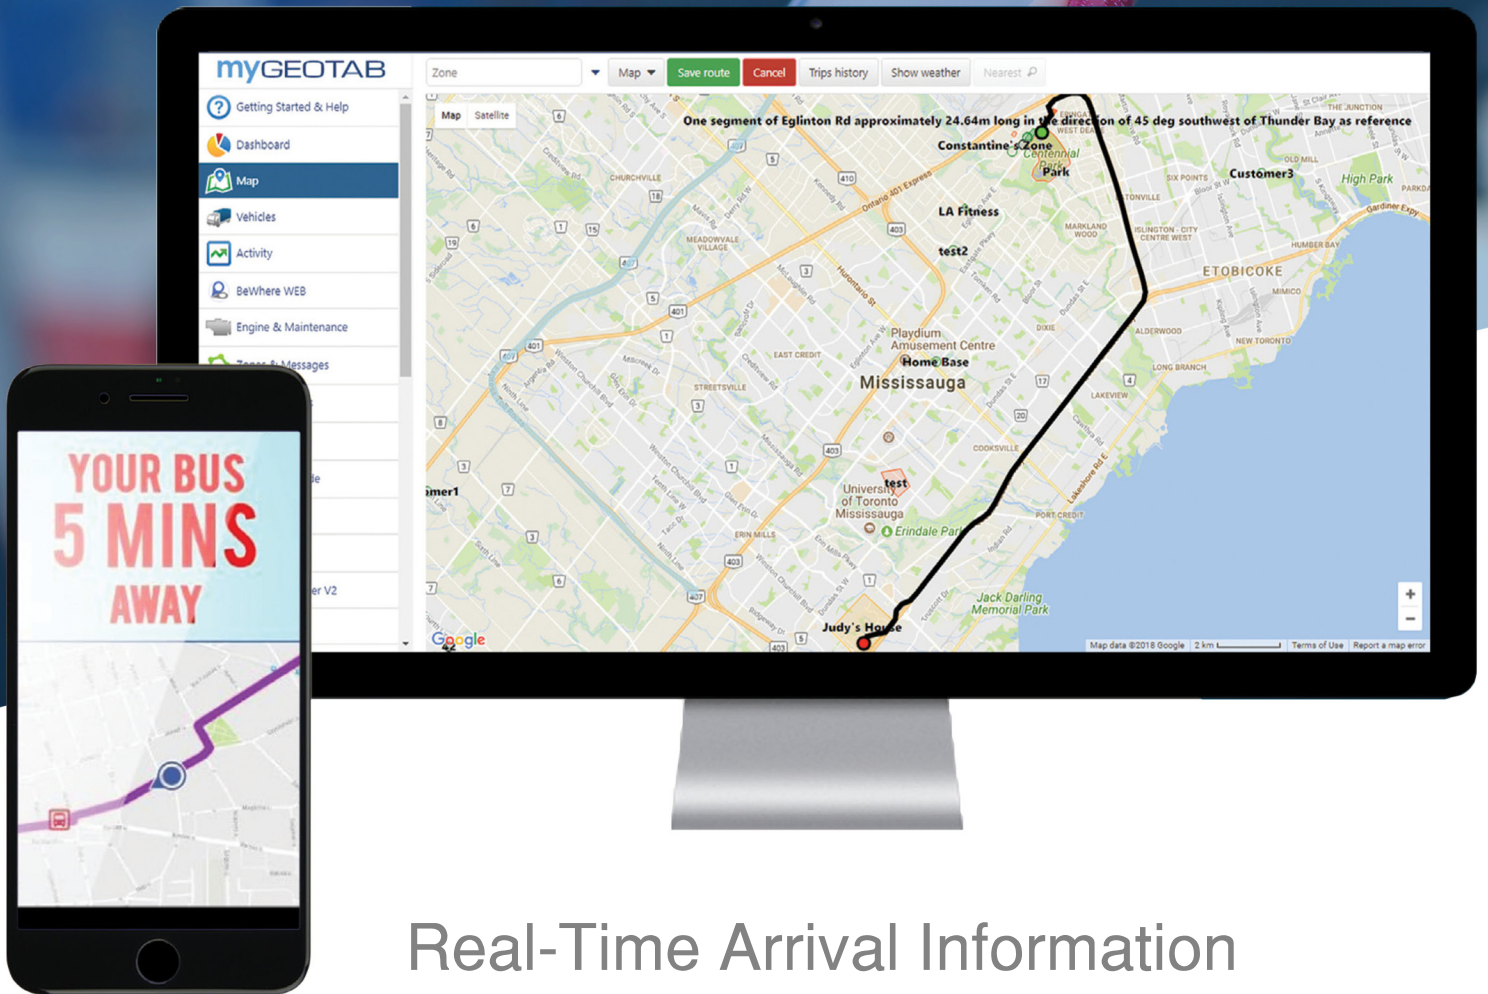

# Offer Real-Time Transit Arrival Times

Real-Time Arrival Information  
for your Passengers

## Real Time Arrivals

Live ETA data is sent straight to your passengers phones. This will reduce passenger frustration, and increase appreciation!

## Complete Overview

View stops, starting points, current vehicle routes, expected total route time and more!

## With Bus ETA:

Managers can easily set routes in MyGeotab and define which vehicles are assigned to which routes, and schedules. Bus ETA is automatically updated based on real-time conditions. Customers will see live updates on their mobile app or television at your site.